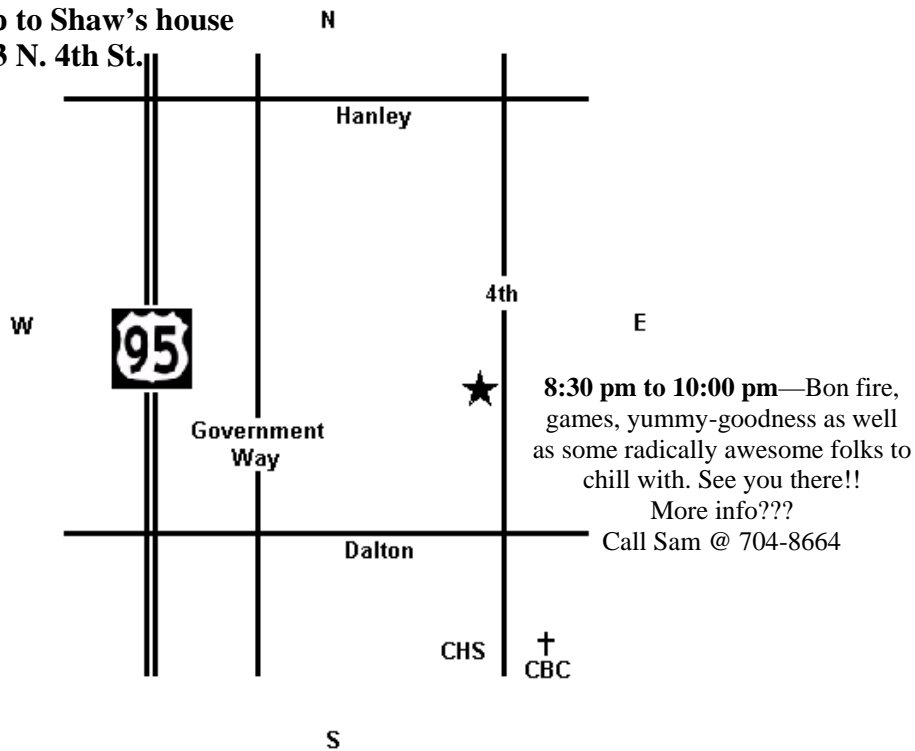

Map to Shaw's house
6063 N. 4th St.

Map to Shaw's house
6063 N. 4th St.

Map to Shaw's house
6063 N. 4th St.

Map to Shaw's house
6063 N. 4th St.