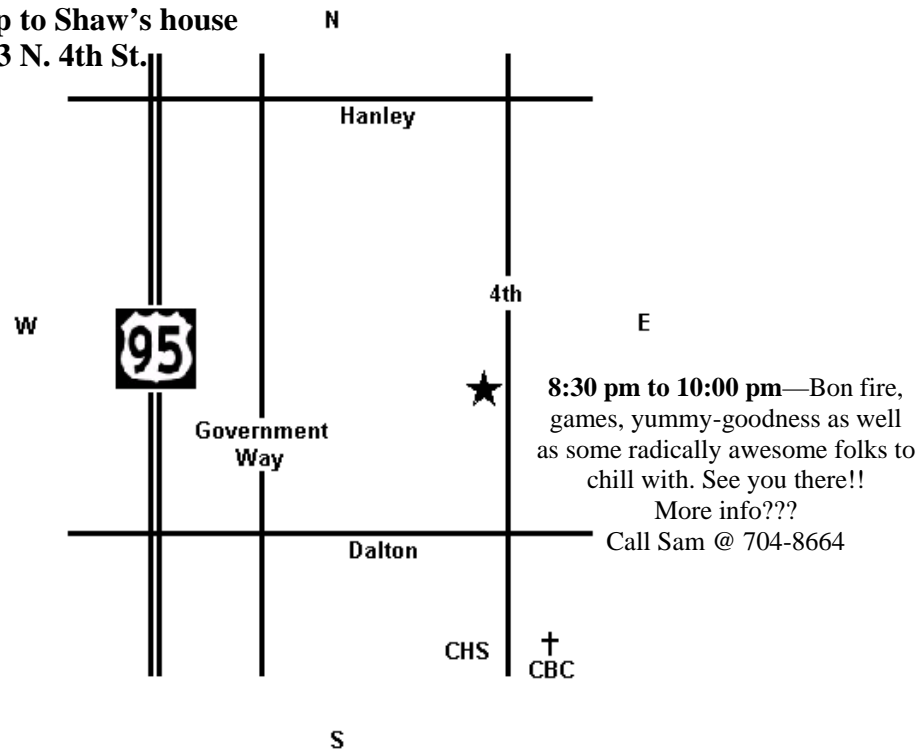

Map to Shaw's house
6063 N. 4th St.

Map to Shaw's house
6063 N. 4th St.

Map to Shaw's house
6063 N. 4th St.

Map to Shaw's house
6063 N. 4th St.