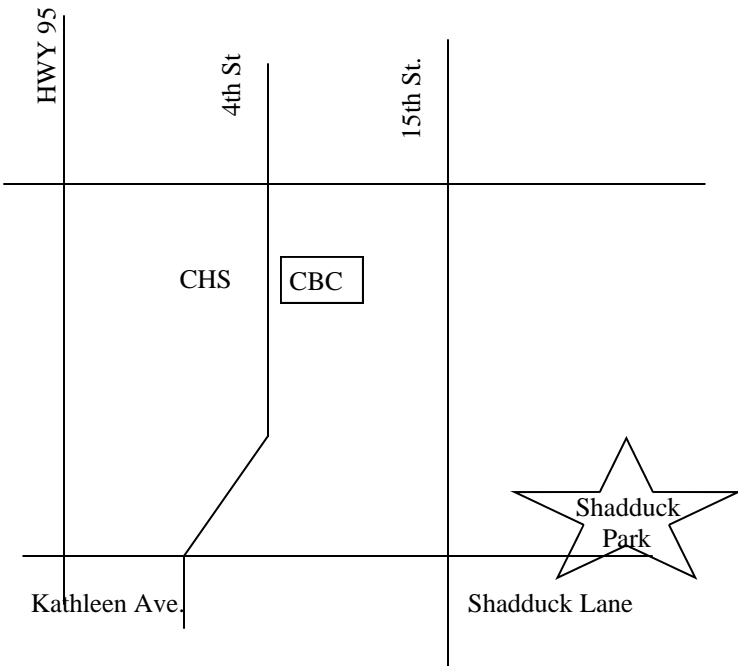

Directions to Shadduck Park for youth group, 6:30 pm—8:30 pm.  
Questions call Sam 704-8664.

Directions to Shadduck Park for youth group, 6:30 pm—8:30 pm.  
Questions call Sam 704-8664.

Directions to Shadduck Park for youth group, 6:30 pm—8:30 pm.  
Questions call Sam 704-8664.

Directions to Shadduck Park for youth group, 6:30 pm—8:30 pm.  
Questions call Sam 704-8664.