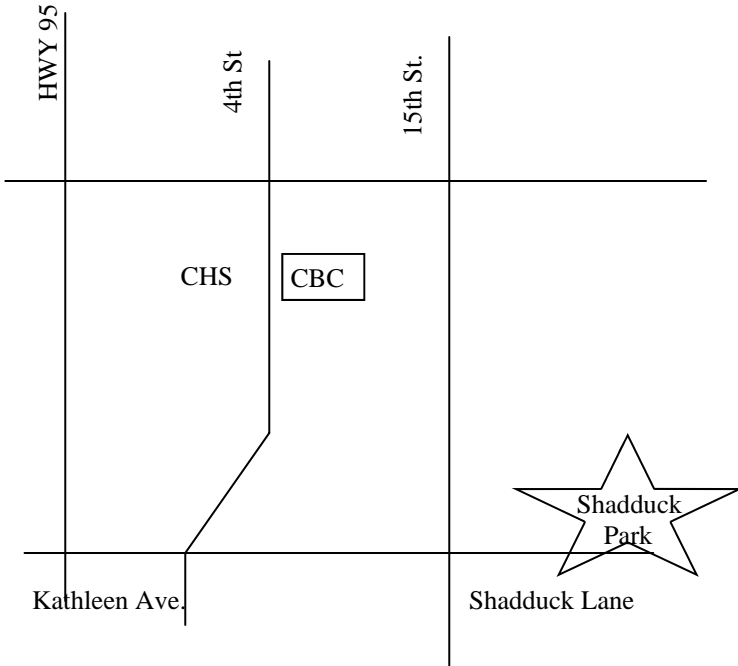

Directions to Shadduck Park for youth group, 6:30 pm—8:30 pm.  
Questions call Sam 704-8664.

Directions to Shadduck Park for youth group, 6:30 pm—8:30 pm.  
Questions call Sam 704-8664.

Directions to Shadduck Park for youth group, 6:30 pm—8:30 pm.  
Questions call Sam 704-8664.

Directions to Shadduck Park for youth group, 6:30 pm—8:30 pm.  
Questions call Sam 704-8664.