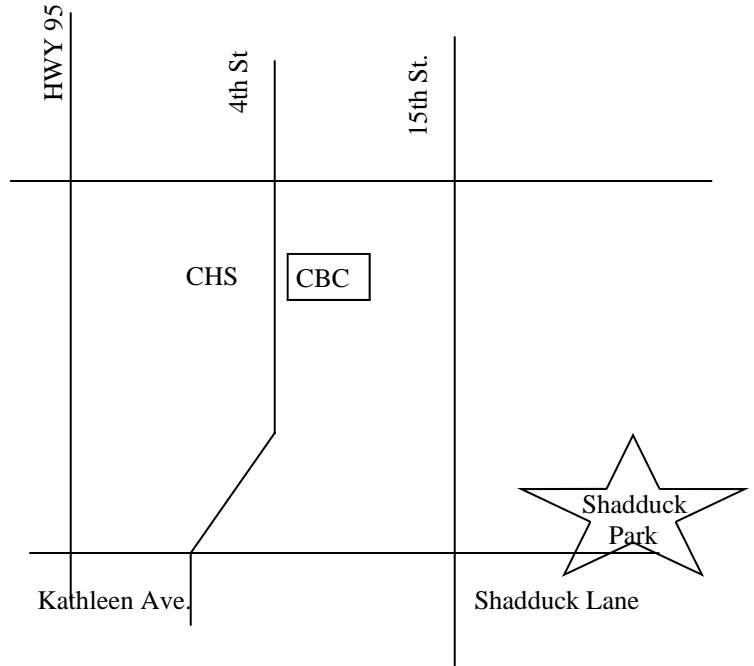

Directions to Shadduck Park for youth group, 6:30 pm—8:30 pm.  
Questions call Sam 704-8664.

Directions to Shadduck Park for youth group, 6:30 pm—8:30 pm.  
Questions call Sam 704-8664.

Directions to Shadduck Park for youth group, 6:30 pm—8:30 pm.  
Questions call Sam 704-8664.

Directions to Shadduck Park for youth group, 6:30 pm—8:30 pm.  
Questions call Sam 704-8664.