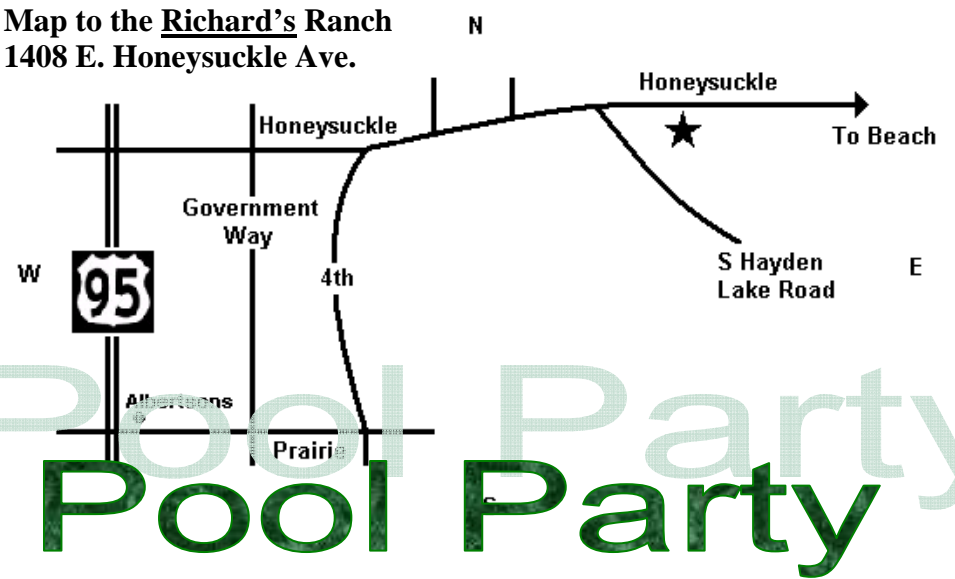

Map to the Richard's Ranch
1408 E. Honeysuckle Ave.

6:00 pm to 8:30 pm—Modest swimwear = No speedos & no bikinis ☺
Swimming, BBQ, Volleyball, games, devotional & worship time as well as
some pretty awesome folks to hang with. See you there!!
More info??? Call Sam @ 704-8664