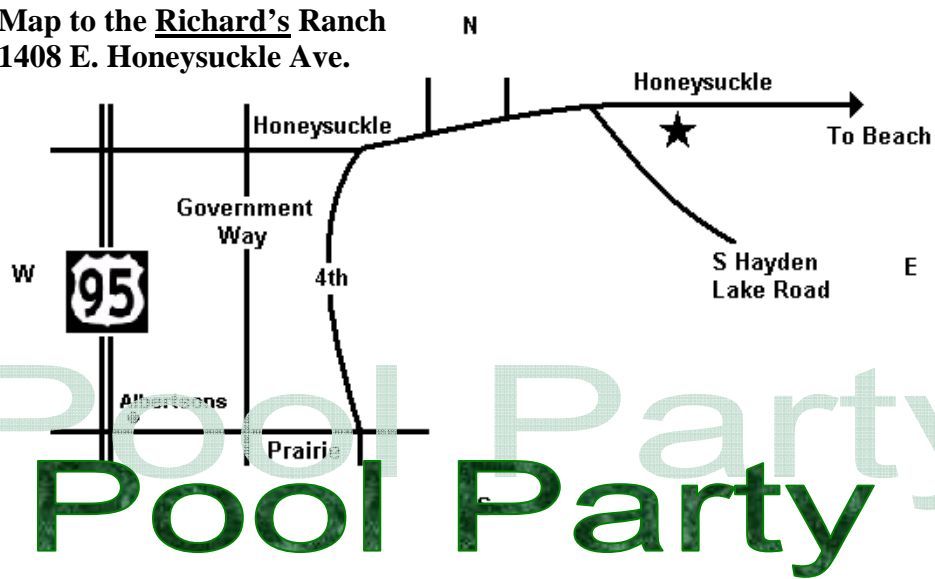

Map to the Richard's Ranch
1408 E. Honeysuckle Ave.

6:00 pm to 8:30 pm—Modest swimwear = No speedos & no bikinis ☺
Swimming, BBQ, Volleyball, games, devotional & worship time as well as
some pretty awesome folks to hang with. See you there!!
More info??? Call Sam @ 704-8664