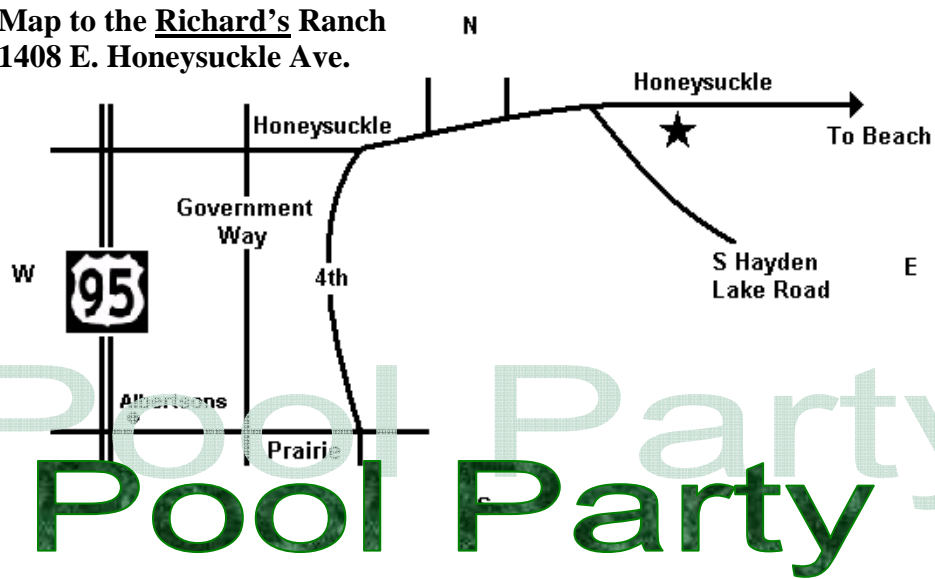

Map to the Richard's Ranch
1408 E. Honeysuckle Ave.

6:00 pm to 8:30 pm—Modest swimwear = No speedos & no bikinis ☺
Swimming, BBQ, Volleyball, games, devotional & worship time as well as
some pretty awesome folks to hang with. See you there!!
More info??? Call Sam @ 704-8664