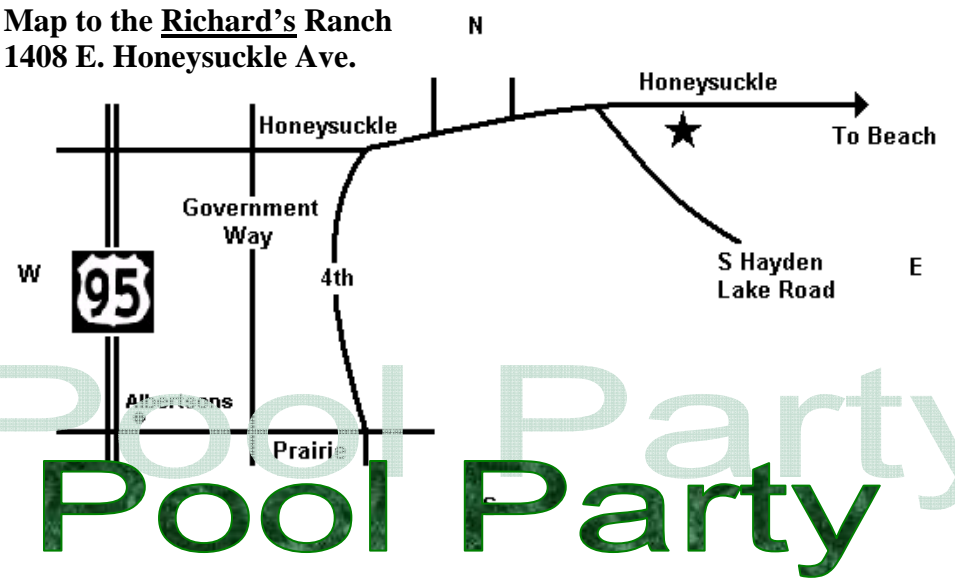

Map to the Richard's Ranch
1408 E. Honeysuckle Ave.

6:00 pm to 8:30 pm—Modest swimwear = No speedos & no bikinis ☺
Swimming, BBQ, Volleyball, games, devotional & worship time as well as
some pretty awesome folks to hang with. See you there!!
More info??? Call Sam @ 704-8664